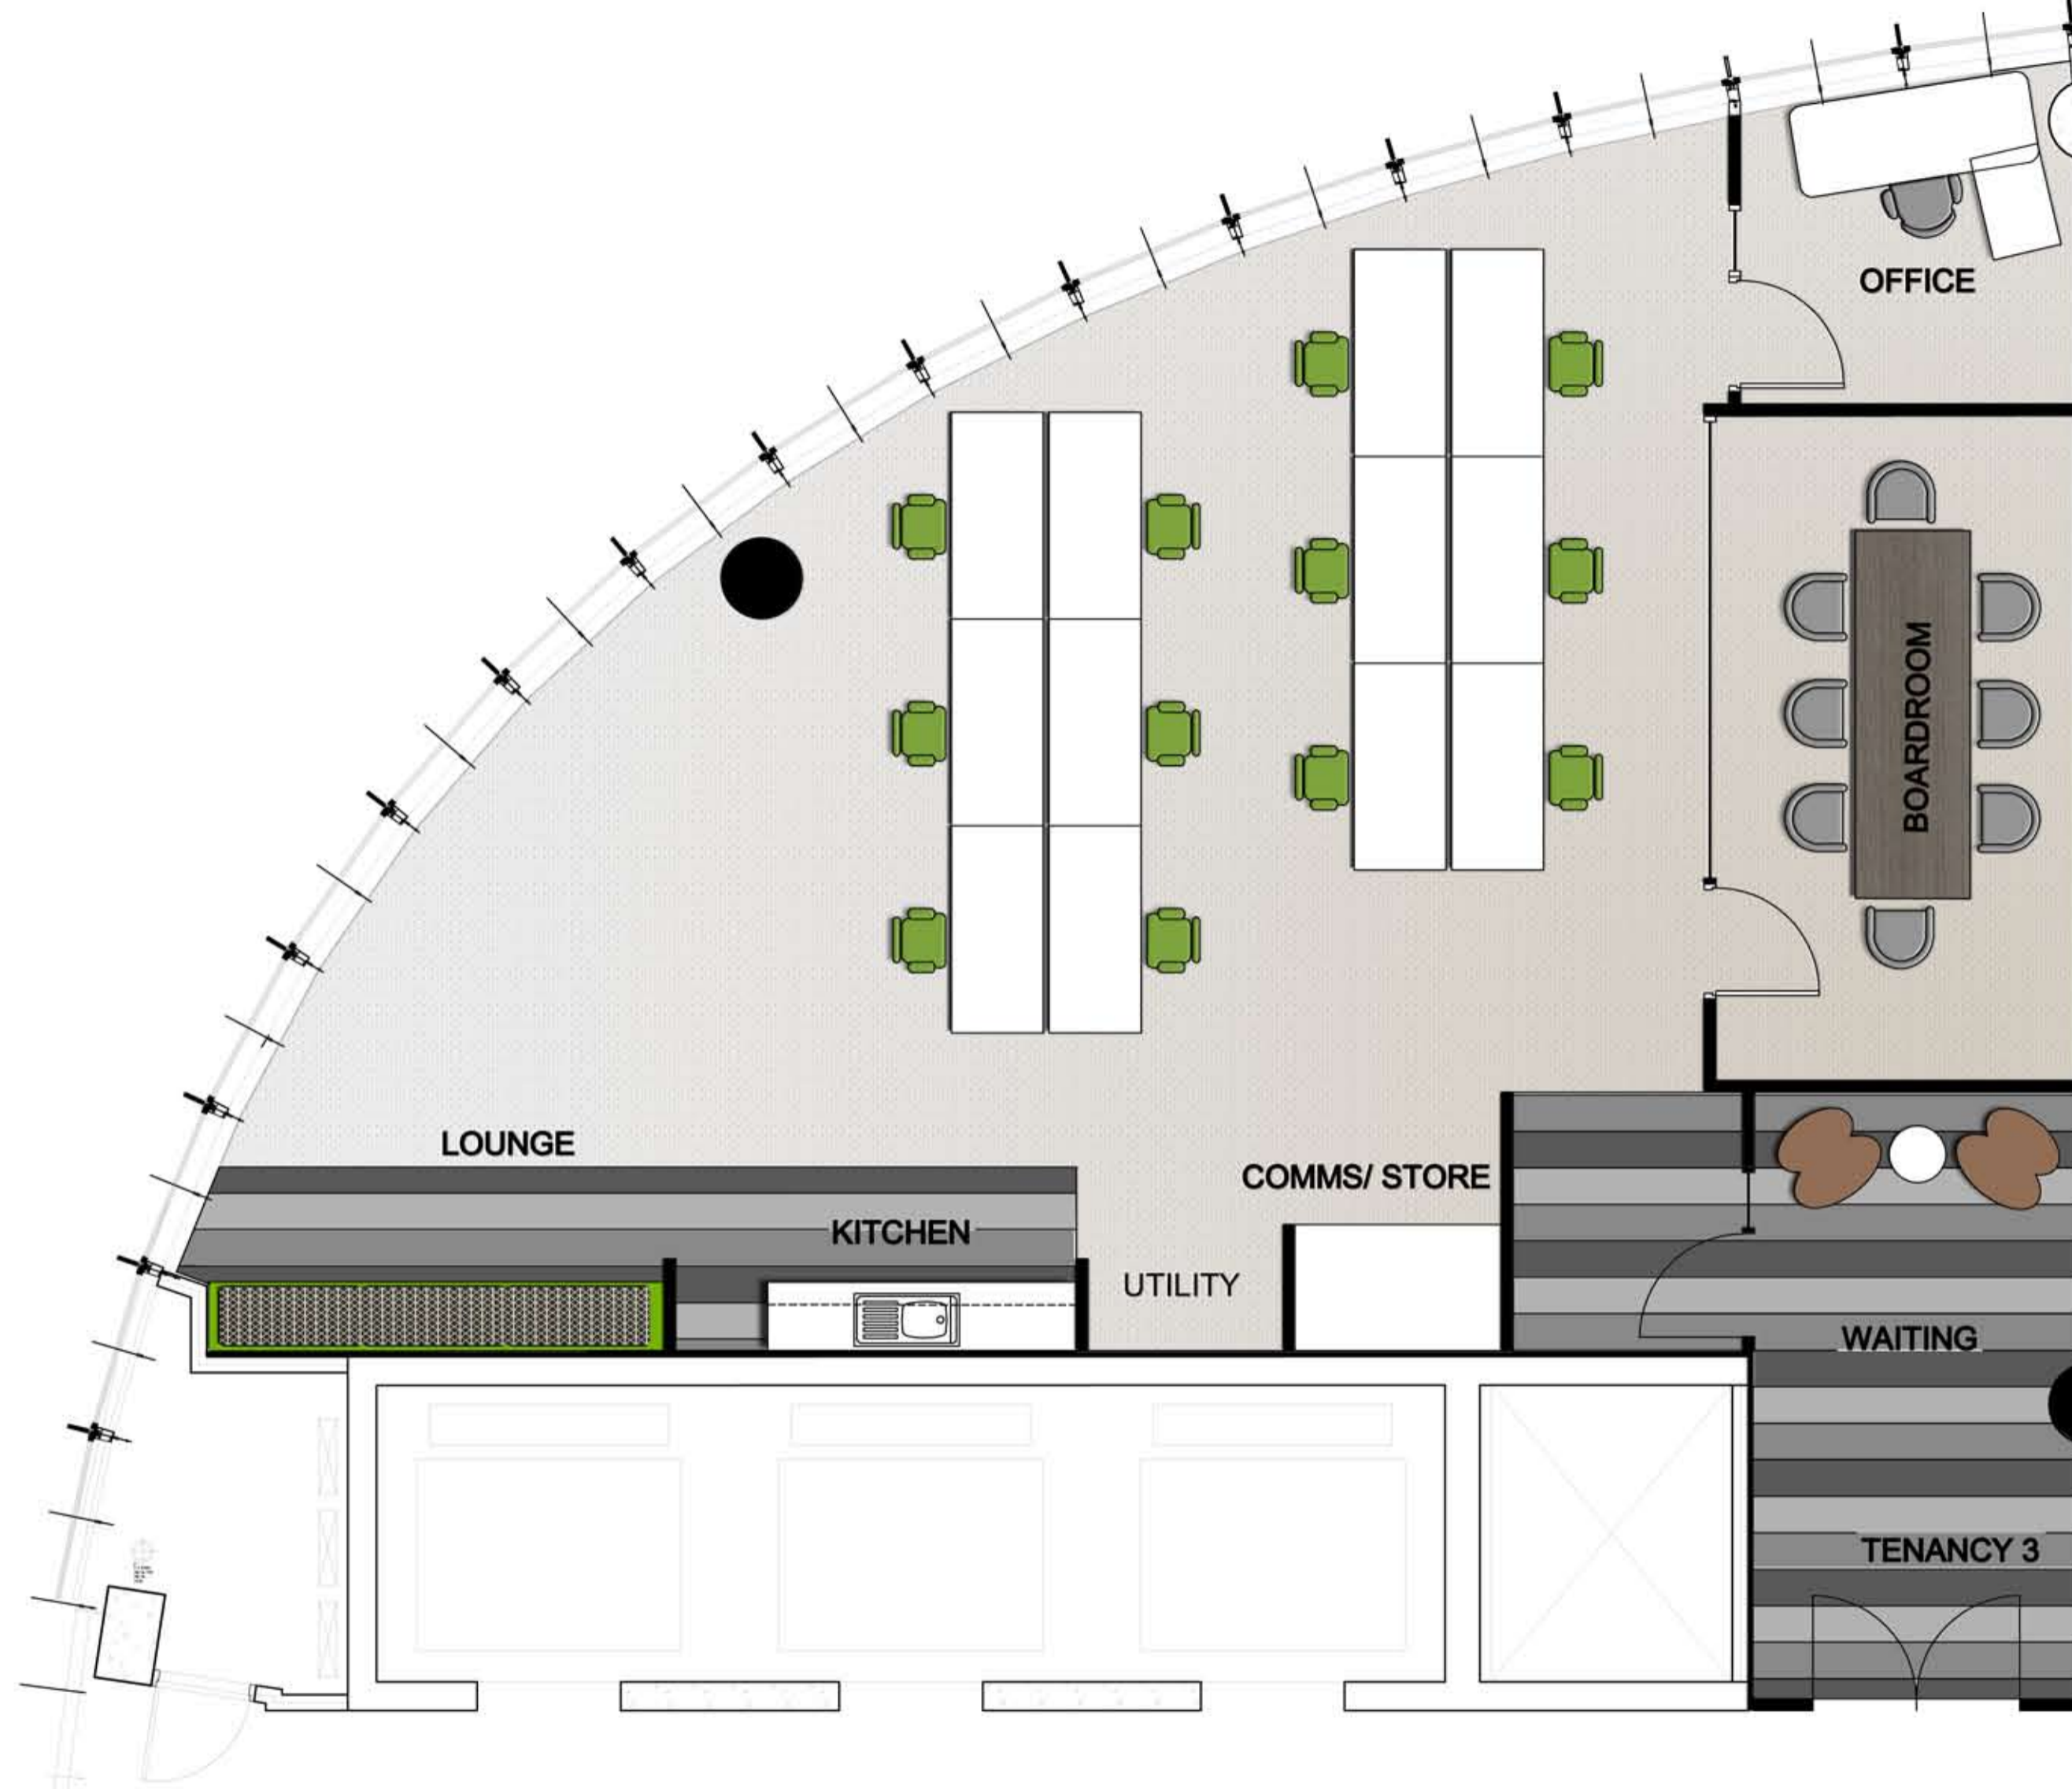

- LEGEND: SUITE 3**
- 1 WAITING LOUNGE
  - 1 OFFICE
  - 12 WORKSTATIONS
  - 1 BOARDROOM
  - 1 KITCHEN
  - 1 STAFF LOUNGE/ CASUAL MEETING
  - 1 STORE
  - 1 UTILITY
  - 1 COMMS

APPROX SQM: 145  
 TOTAL STAFF: 13  
 DENSITY: 11.2

**SUITE 3, L22**  
**85 CASTLEREAGH ST**